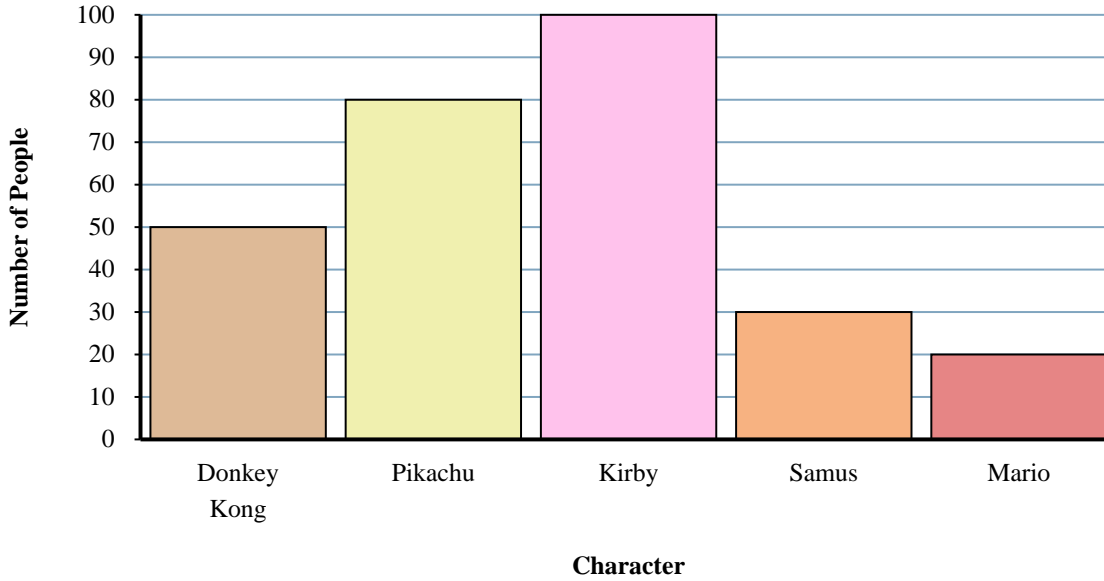

Solve each problem.

Favorite Game Characters

Answers

1. _____
2. _____
3. _____
4. _____
5. _____
6. _____
7. _____
8. _____
9. _____
10. _____

- 1) Which character did the fewest number of people say was their favorite?
- 2) Did more people like Mario or Samus?
- 3) How many people liked Samus the best?
- 4) How many people total answered the poll?
- 5) Did fewer people like Pikachu or Kirby?
- 6) How many fewer people liked Samus than liked Donkey Kong?
- 7) Which character did the largest number of people say was their favorite?
- 8) How many more people liked Kirby than liked Mario?
- 9) What is the difference in the number of people who liked Mario and the number who liked Donkey Kong?
- 10) Which character did exactly 100 people say was their favorite?

Solve each problem.

Favorite Game Characters

Answers

- 1) Which character did the fewest number of people say was their favorite?
- 2) Did more people like Mario or Samus?
- 3) How many people liked Samus the best?
- 4) How many people total answered the poll?
- 5) Did fewer people like Pikachu or Kirby?
- 6) How many fewer people liked Samus than liked Donkey Kong?
- 7) Which character did the largest number of people say was their favorite?
- 8) How many more people liked Kirby than liked Mario?
- 9) What is the difference in the number of people who liked Mario and the number who liked Donkey Kong?
- 10) Which character did exactly 100 people say was their favorite?