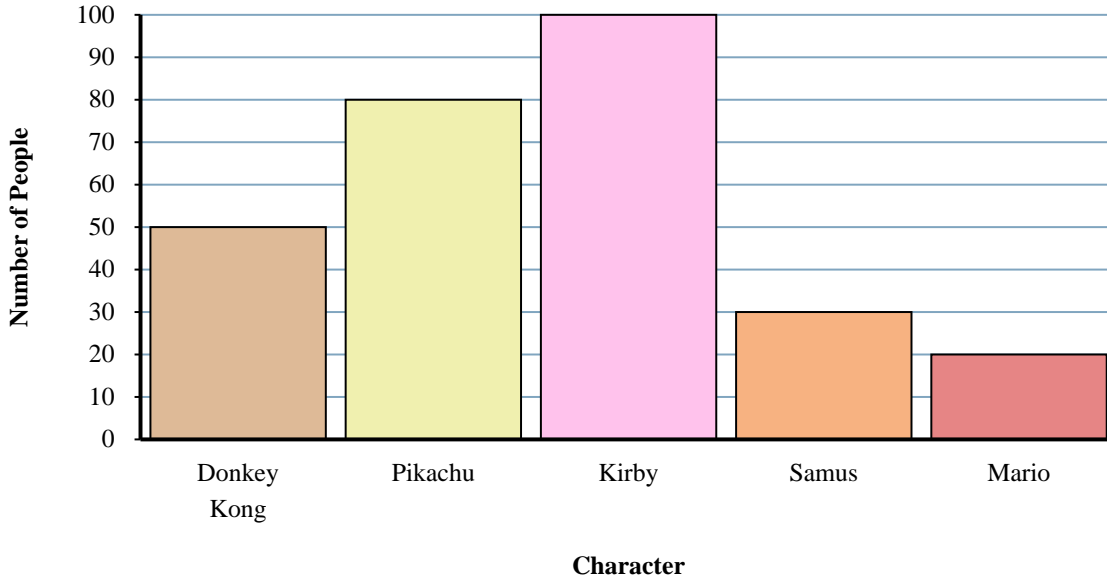

Solve each problem.

Favorite Game Characters

Answers

1. _____
2. _____
3. _____
4. _____
5. _____
6. _____
7. _____
8. _____
9. _____
10. _____

- 1) Which character did the fewest number of people say was their favorite?
- 2) Did more people like Mario or Samus?
- 3) How many people liked Samus the best?
- 4) How many people total answered the poll?
- 5) Did fewer people like Pikachu or Kirby?
- 6) How many fewer people liked Samus than liked Donkey Kong?
- 7) Which character did the largest number of people say was their favorite?
- 8) How many more people liked Kirby than liked Mario?
- 9) What is the difference in the number of people who liked Mario and the number who liked Donkey Kong?
- 10) Which character did exactly 100 people say was their favorite?

Solve each problem.

Favorite Game Characters

Answers

- 1) Which character did the fewest number of people say was their favorite?
- 2) Did more people like Mario or Samus?
- 3) How many people liked Samus the best?
- 4) How many people total answered the poll?
- 5) Did fewer people like Pikachu or Kirby?
- 6) How many fewer people liked Samus than liked Donkey Kong?
- 7) Which character did the largest number of people say was their favorite?
- 8) How many more people liked Kirby than liked Mario?
- 9) What is the difference in the number of people who liked Mario and the number who liked Donkey Kong?
- 10) Which character did exactly 100 people say was their favorite?