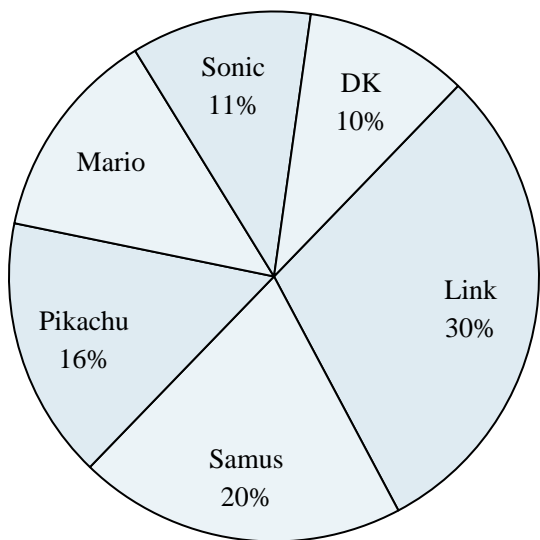

Favorite Game Character

- 6) Which character was the least popular?
- 7) What percent of people said Pikachu was their favorite?
- 8) Which two characters did about half the people say was their favorite?
- 9) What percent of people said either Samus or Sonic was their favorite?
- 10) Which character was the most popular?

Answers

1. _____
2. _____
3. _____
4. _____
5. _____
6. _____
7. _____
8. _____
9. _____
10. _____

Use the graph to solve.

Favorite Pizza Topping

- 1) What percent of people said ham was their favorite?
- 2) Which topping was the least popular?
- 3) Which two toppings did about half the people like the best?
- 4) What percent of people said either sausage or mushrooms was their favorite?
- 5) Which topping was the most popular?