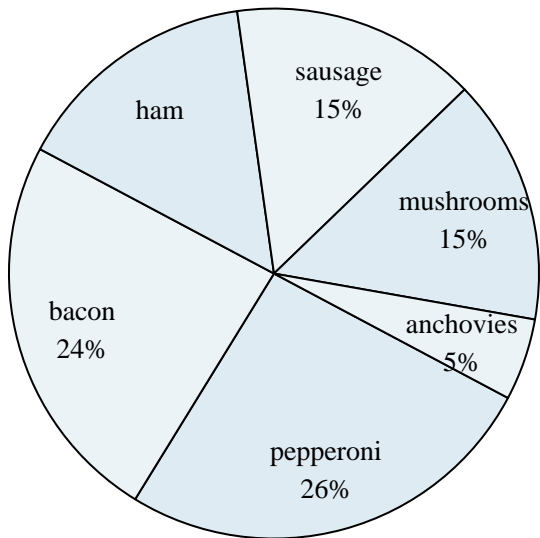

Use the graph to solve.

Favorite Pizza Topping

- 1) What percent of people said ham was their favorite?
- 2) Which topping was the least popular?
- 3) Which two toppings did about half the people like the best?
- 4) What percent of people said either sausage or mushrooms was their favorite?
- 5) Which topping was the most popular?

Favorite Game Character

- 6) Which character was the least popular?
- 7) What percent of people said Pikachu was their favorite?
- 8) Which two characters did about half the people say was their favorite?
- 9) What percent of people said either Samus or Sonic was their favorite?
- 10) Which character was the most popular?

Answers

1. _____
2. _____
3. _____
4. _____
5. _____
6. _____
7. _____
8. _____
9. _____
10. _____

Use the graph to solve.

Favorite Pizza Topping

- 1) What percent of people said ham was their favorite?
- 2) Which topping was the least popular?
- 3) Which two toppings did about half the people like the best?
- 4) What percent of people said either sausage or mushrooms was their favorite?
- 5) Which topping was the most popular?

Answers

1. 15%
2. anchovies
3. pepperoni & bacon
4. 30%
5. pepperoni
6. DK
7. 16%
8. Link & Samus
9. 31%
10. Link