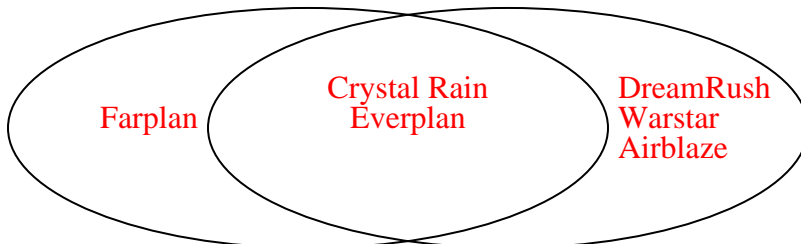

Blue Eyes

Left Handed

- 3) The table below shows the physical traits of several pets in a pet shelter. Use the chart to fill in the Venn Diagram.

	Fluffy	Bubbles	Alfus	Lucky	Emily	Sparkles
Fur Length	Long	Long	Short	Long	Short	Short
Fur Color	Gray	Gray	Brown	Gray	Gray	Brown

Short Hair

Gray Fur

Solve each problem.

- 1) The table below shows the description of several video games. Use the chart to fill in the Venn Diagram.

	Everplan	Farplan	Warstar	DreamRush	Crystal Rain	Airblaze
Type	RPG	RPG	Action	Action	RPG	Action
Art Style	Realistic	Fantasy	Realistic	Realistic	Realistic	Realistic

RPG

Realistic Art

- 2) The table below shows the physical traits of different students. Use the chart to fill in the Venn Diagram.

	Gary	Adam	Tom	Emma	Vicky	Wendy
Eye Color	Green	Blue	Green	Blue	Blue	Blue
Dominant Hand	Left	Right	Left	Left	Left	Left